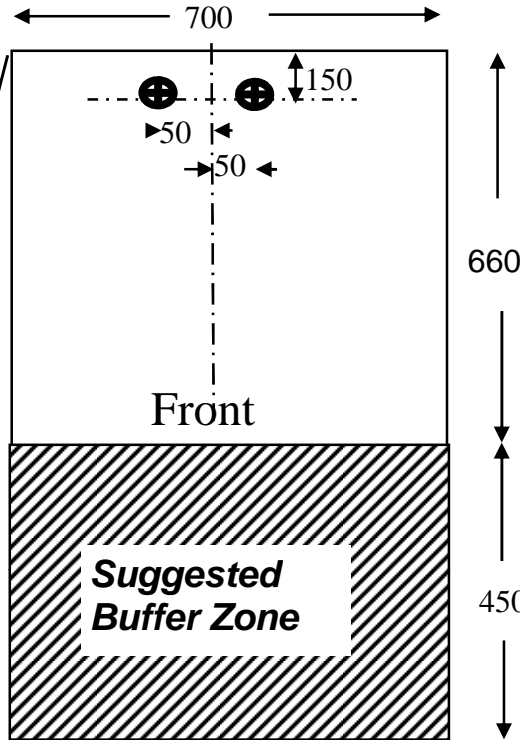

Air Unit

**Allow 450 mm
Clearance for
Door**

Base Specification

700 mm x 660 mm
Base Depth 150 mm

Cabinet Size

Height : - 1200 mm
Width : - 560 mm
Depth : - 520 mm

⊕ Denotes
Services